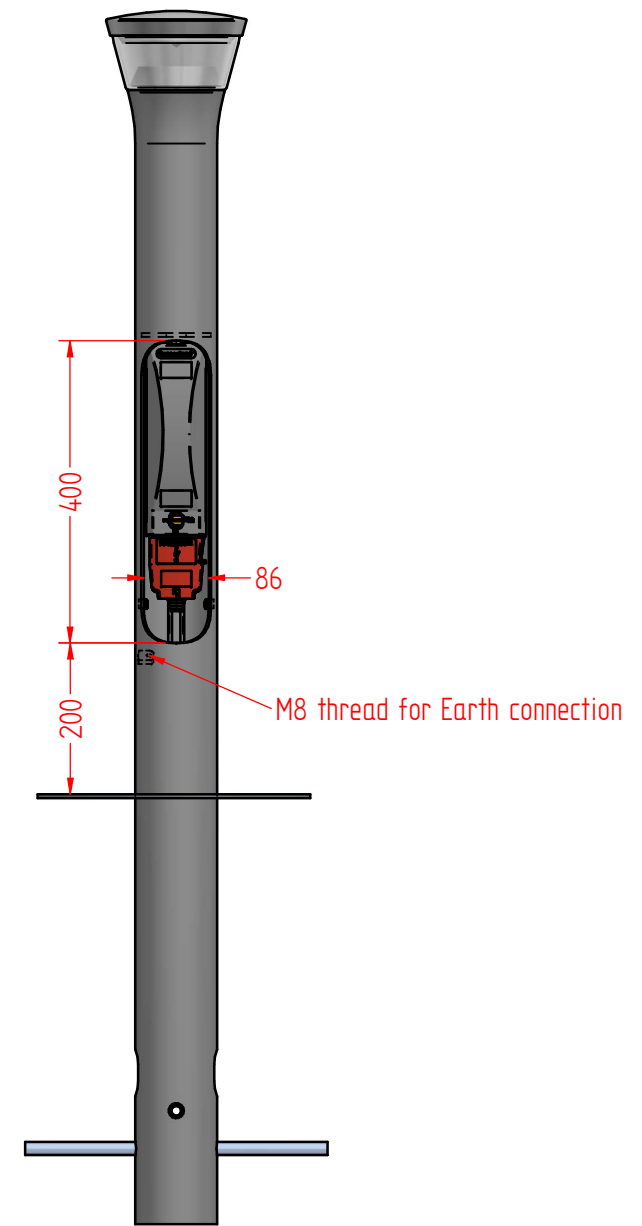

Seen WITHOUT hatch

DETAIL B

SECTION A-A

REV. DESCRIPTION	Earth connection raised in bollard. Upper "Earlips" removed	MADE BY	OMP
Unless otherwise specified, the tolerances specified below must be applied:	FOCUS-LIGHTING SKY BOLLARD NL KOKKEDAL INDUSTRIEPARK 40 DK - 2980 KOKKEDAL TLF 49 14 80 80 FAX 49 14 80 90	DATE	13-04-2026
dim. from 0 10 30 100 300 1000		MATERIAL	
to 10 30 100 300 1000 -		DRAWING NO.	26-034
+/- 0,1 0,2 0,3 0,5 0,8 1,0		REVISION NO.	R260604
for angles +/- 0,2	ANY DISCLOSURE OF THIS DRAWING TO A THIRD PARTY IS SUBJECT TO THE APPROVAL OF FOCUS LIGHTING AS		