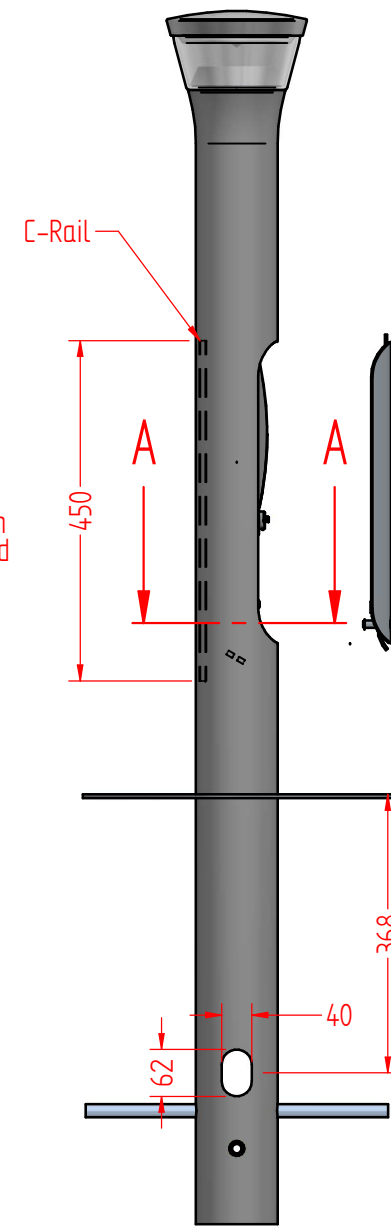

Seen WITHOUT hatch

DETAIL B

SECTION A-A

REV. DESCRIPTION	Earth connection raised in bollard. Upper "Earlips" removed	MADE BY	OMP
Unless otherwise specified, the tolerances specified below must be applied:	FOCUS-LIGHTING SKY BOLLARD NL KOKKEDAL INDUSTRIEPARK 40 DK - 2980 KOKKEDAL TLF 49 14 80 80 FAX 49 14 80 90	DATE	13-04-2026
dim. from 0 10 30 100 300 1000		MATERIAL	
to 10 30 100 300 1000 -		DRAWING NO.	26-034
+/- 0,1 0,2 0,3 0,5 0,8 1,0		REVISION NO.	R260604
for angles +/- 0,2	ANY DISCLOSURE OF THIS DRAWING TO A THIRD PARTY IS SUBJECT TO THE APPROVAL OF FOCUS LIGHTING AS		