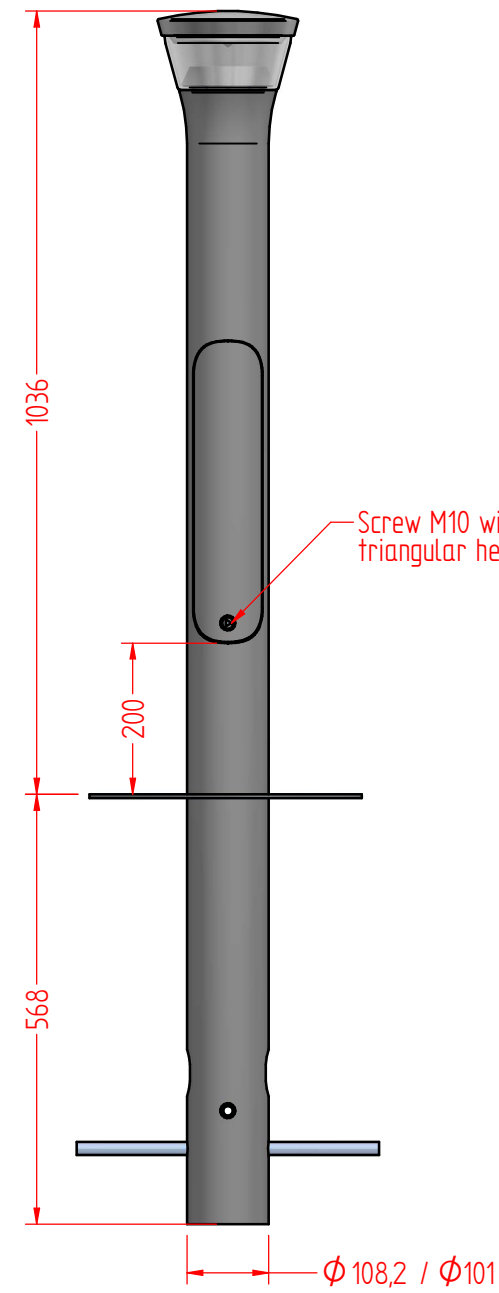

Seen WITHOUT hatch

DETAIL B

SECTION A-A

REV. DESCRIPTION	Earth connection raised in bollard. Upper "Earlips" removed	MADE BY	OMP
Unless otherwise specified, the tolerances specified below must be applied:	FOCUS-LIGHTING SKY BOLLARD NL KOKKEDAL INDUSTRIEPARK 40 DK - 2980 KOKKEDAL TLF 49 14 80 80 FAX 49 14 80 90	DATE	13-04-2026
dim. from 0 10 30 100 300 1000		MATERIAL	
to 10 30 100 300 1000 -		DRAWING NO.	26-034
+/- 0,1 0,2 0,3 0,5 0,8 1,0		REVISION NO.	R260604
for angles +/- 0,2	ANY DISCLOSURE OF THIS DRAWING TO A THIRD PARTY IS SUBJECT TO THE APPROVAL OF FOCUS LIGHTING AS		