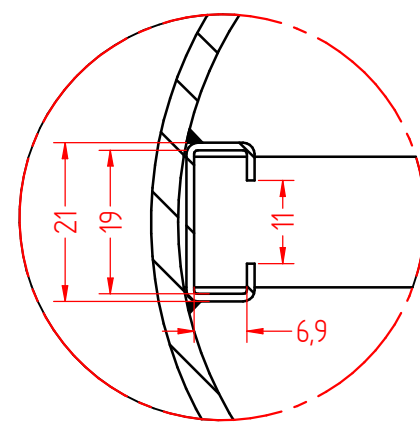

Seen WITHOUT hatch

DETAIL B

SECTION A-A

REV. DESCRIPTION	Earth connection raised in bollard. Upper "Earlips" removed	MADE BY	OMP
Unless otherwise specified, the tolerances specified below must be applied:	FOCUS-LIGHTING SKY BOLLARD NL KOKKEDAL INDUSTRIEPARK 40 DK - 2980 KOKKEDAL TLF 49 14 80 80 FAX 49 14 80 90	DATE	13-04-2026
dim. from 0 10 30 100 300 1000		MATERIAL	
to 10 30 100 300 1000 -		DRAWING NO.	26-034
+/- 0,1 0,2 0,3 0,5 0,8 1,0		REVISION NO.	R260604
for angles +/- 0,2	ANY DISCLOSURE OF THIS DRAWING TO A THIRD PARTY IS SUBJECT TO THE APPROVAL OF FOCUS LIGHTING AS		