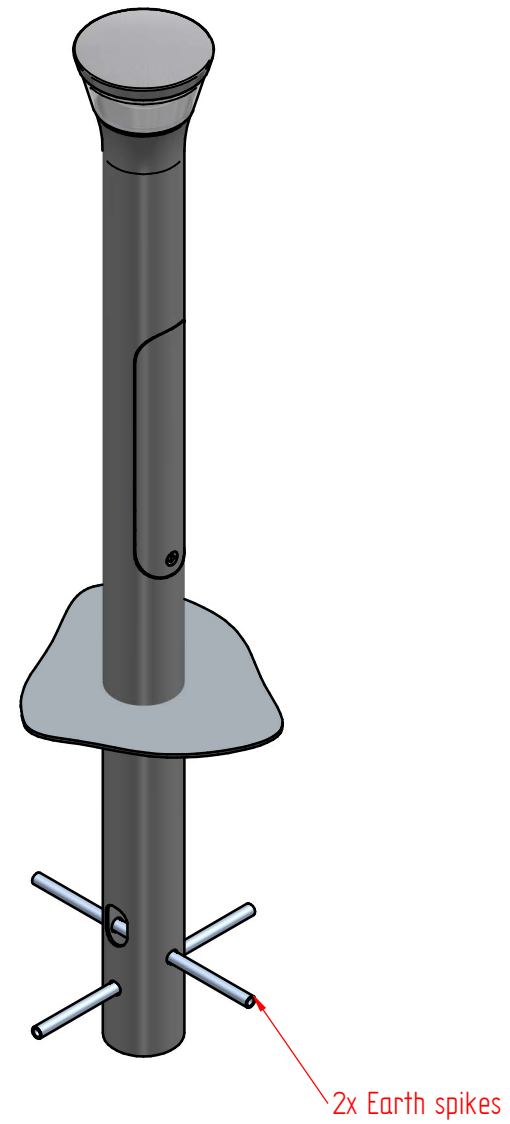

Seen WITHOUT hatch

DETAIL B

SECTION A-A

REV. DESCRIPTION	Earth connection raised in bollard. Upper "Earlips" removed	MADE BY	OMP
Unless otherwise specified, the tolerances specified below must be applied:	FOCUS-LIGHTING SKY BOLLARD NL KOKKEDAL INDUSTRIEPARK 40 DK - 2980 KOKKEDAL TLF 49 14 80 80 FAX 49 14 80 90	DATE	13-04-2026
dim. from 0 10 30 100 300 1000		MATERIAL	
to 10 30 100 300 1000 -		DRAWING NO.	26-034
+/- 0,1 0,2 0,3 0,5 0,8 1,0		REVISION NO.	R260604
for angles +/- 0,2	ANY DISCLOSURE OF THIS DRAWING TO A THIRD PARTY IS SUBJECT TO THE APPROVAL OF FOCUS LIGHTING AS		