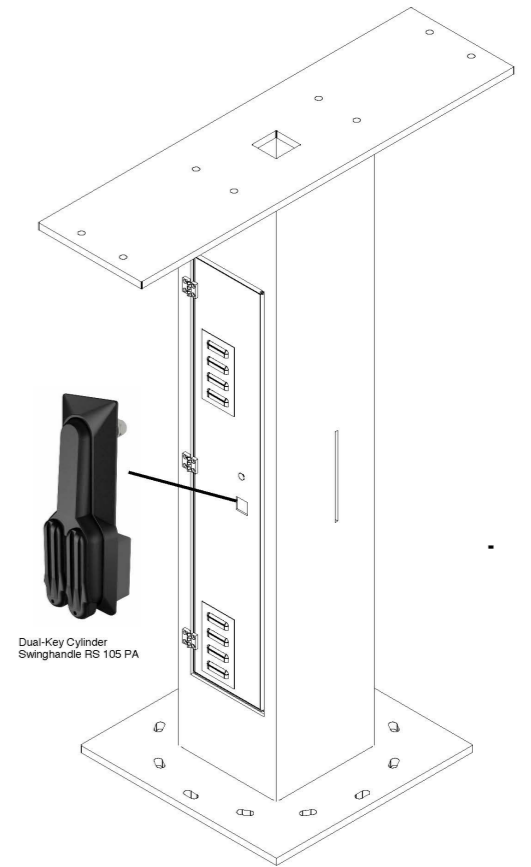

A-A (1:3)

Dual-Key Cylinder
Swinghande RS 105 PA