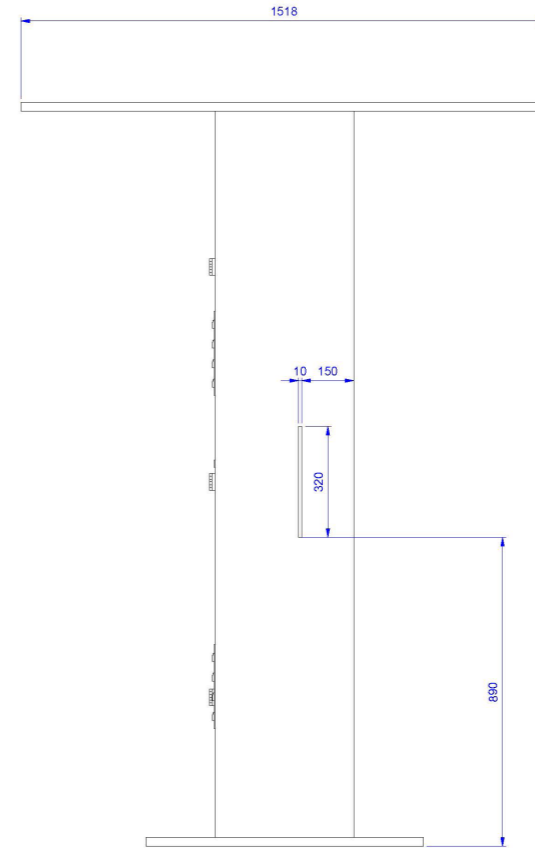

A-A (1:3)

Dual-Key Cylinder
Swinghande RS 105 PA