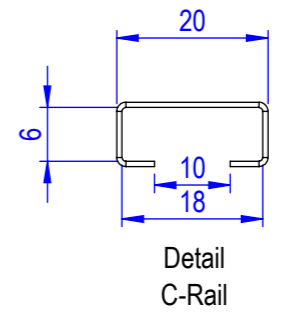

Created By <b>BR</b>	Tolerances acc. <b>EN 40-2</b> <small>Operational Standard</small>	Overall Tolerances <b>ISO 2768-V</b>	Material -	Mass (kg) -	Area (m <sup>2</sup> ) -
Created On <b>30-5-2023</b>	Title <b>CONISCHE PRODUCTFAMILIE T.B.V. CAM-MODULE</b>			Coating -	
Checked By <i>RA</i>	Description			Part No. -	Sheet No. <b>1/2</b>
Checked On	Remark : <b>Strength Calc. acc.: -</b>			Welding class -	Revision -
Document Number <b>CAM-Module conische mast</b>			Revision Note -		
<b>valmont</b> <small>STRUCTURES</small>	Projection Type: 	Format <b>A3</b>	Scale <b>1:5</b>	Note: <b>Dimensions in millimeter</b>	Revision Note -
THIS DRAWING IS THE PROPERTY OF VALMONT NETHERLANDS B.V. USE OF THIS DRAWING WITHOUT PERMISSION, COPIED OR GIVEN TO THIRD PARTIES FOR INSPECTION IS PROHIBITED. COPYRIGHTS ARE RESERVED ACCORDING TO THE LAW.					

Pos	Qty.	Description	Length	Document Number	Article number
6	2	Typeplaatje, 1.0037 (S235JR)		Typeplaatje	214580
5	1	Schroef M6x16, 1.4303 (RVS A2)		Schroef M6x16 DIN7985	265584
4	3	Glijmoer M6 , 3.3535 (EN-AW 5754)		glijmoer M6	003957
3	1	Aardcodering gezet (tek200Z474), 1060 Alloy		257878	257878
2	1	Aardschroef M8x16, 1.4303 (RVS A2)		014971	014971
1	1	Montagerail, Galvanized Steel	430	montagerail L=430	340612

Projection Type: Format: A3 Scale: 1:5 Note: Dimensions in millimeter

Valmont Nederland BV  
Den Engelsman 3  
6026 RB Maarheeze  
The Netherlands  
T: (+31) 485 599 959  
F: (+31) 485 591 781  
www.valmont.nl  
info.nl@valmont.com